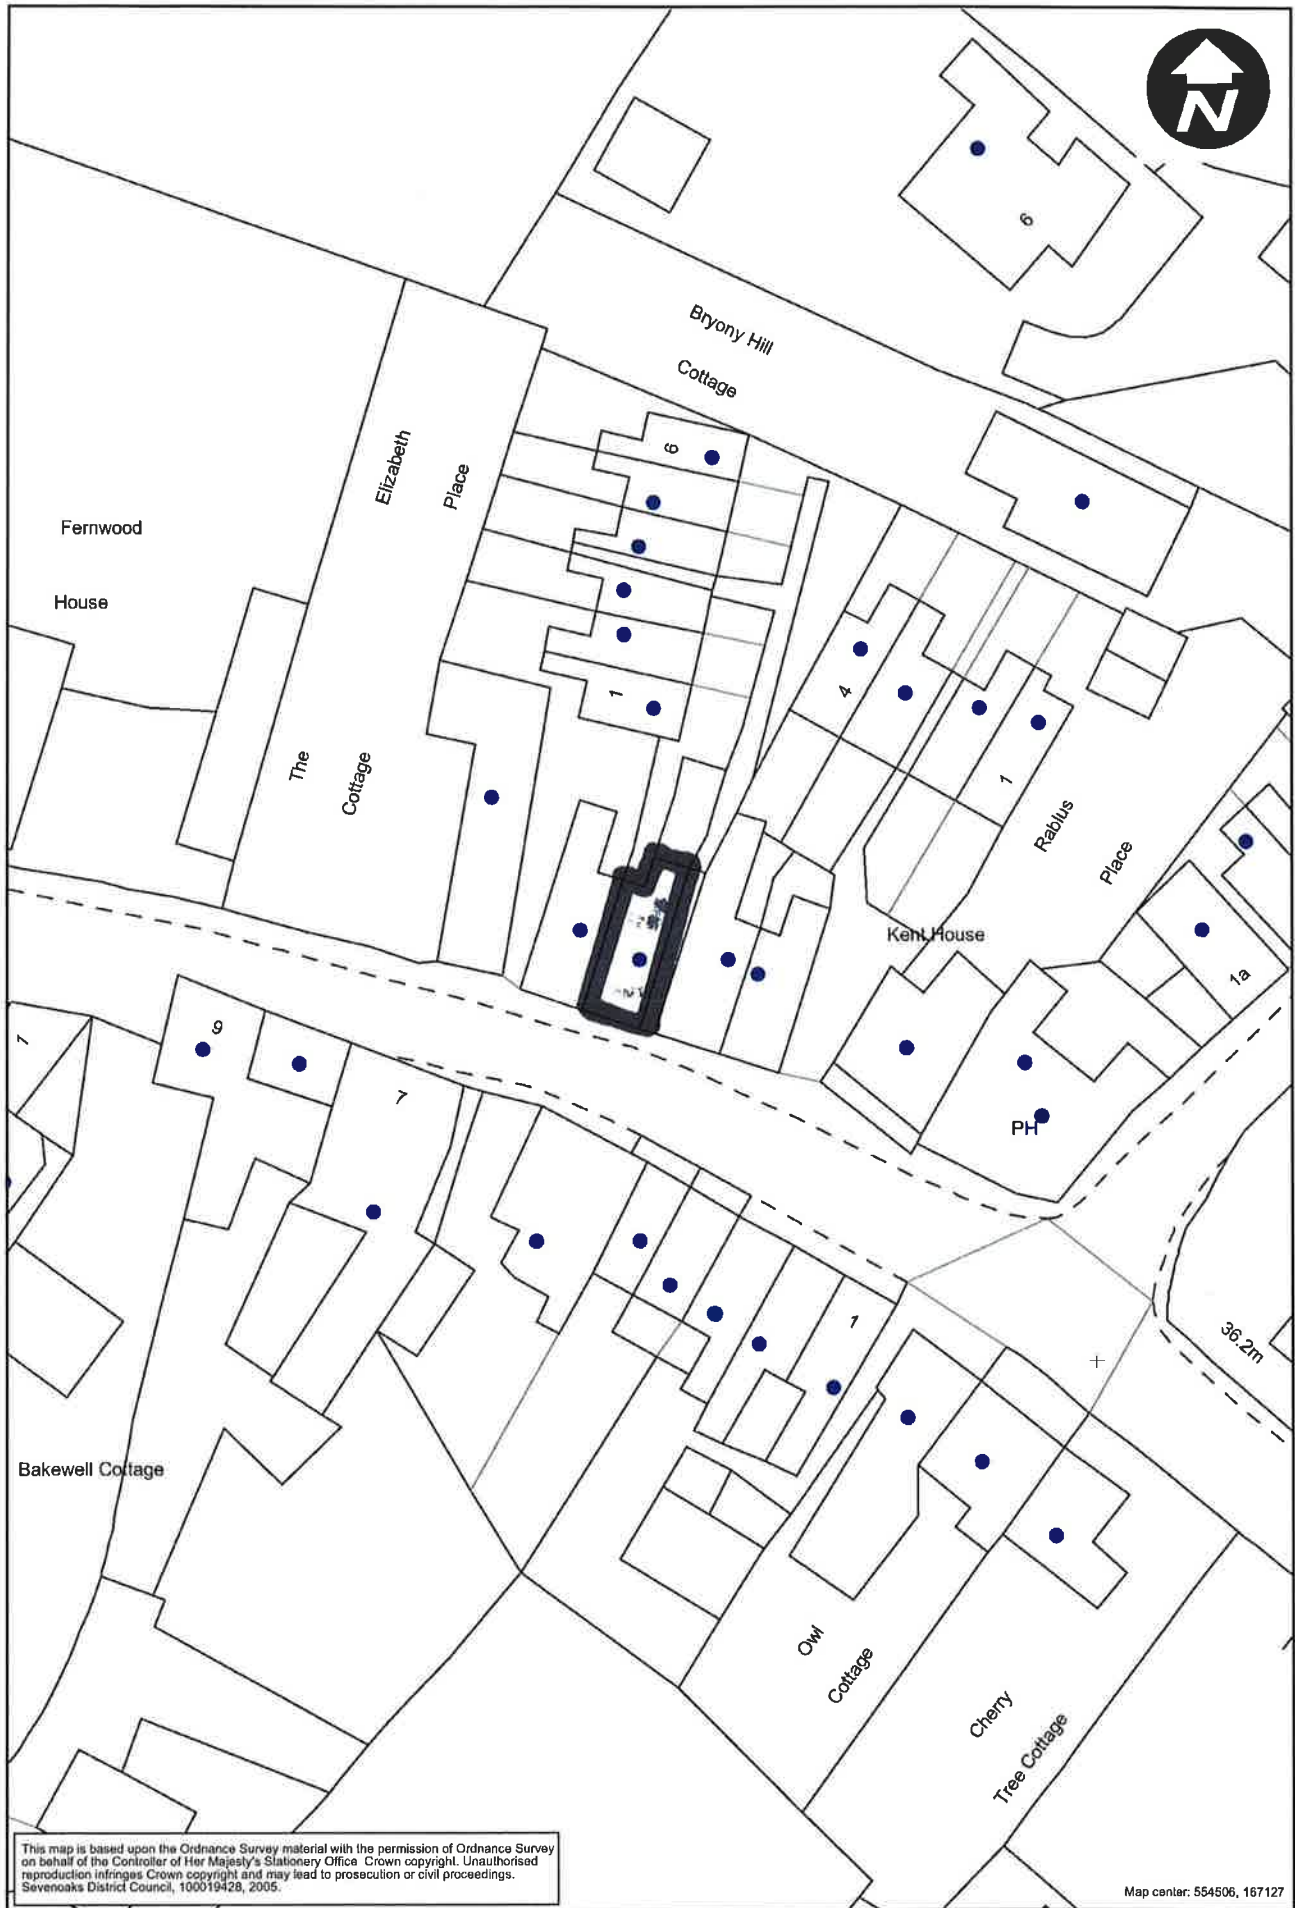

This map is based upon the Ordnance Survey material with the permission of Ordnance Survey on behalf of the Controller of Her Majesty's Stationary Office. Crown copyright. Unauthorised reproduction infringes Crown copyright and may lead to prosecution or civil proceedings. Sevenoaks District Council, 100019428, 2005.

Map center: 554505, 167127

This map is based upon the Ordnance Survey material with the permission of Ordnance Survey on behalf of the Controller of Her Majesty's Stationary Office. Crown copyright. Unauthorised reproduction infringes Crown copyright and may lead to prosecution or civil proceedings. Sevenoaks District Council, 100019428, 2005.

Map center: 554506, 167127