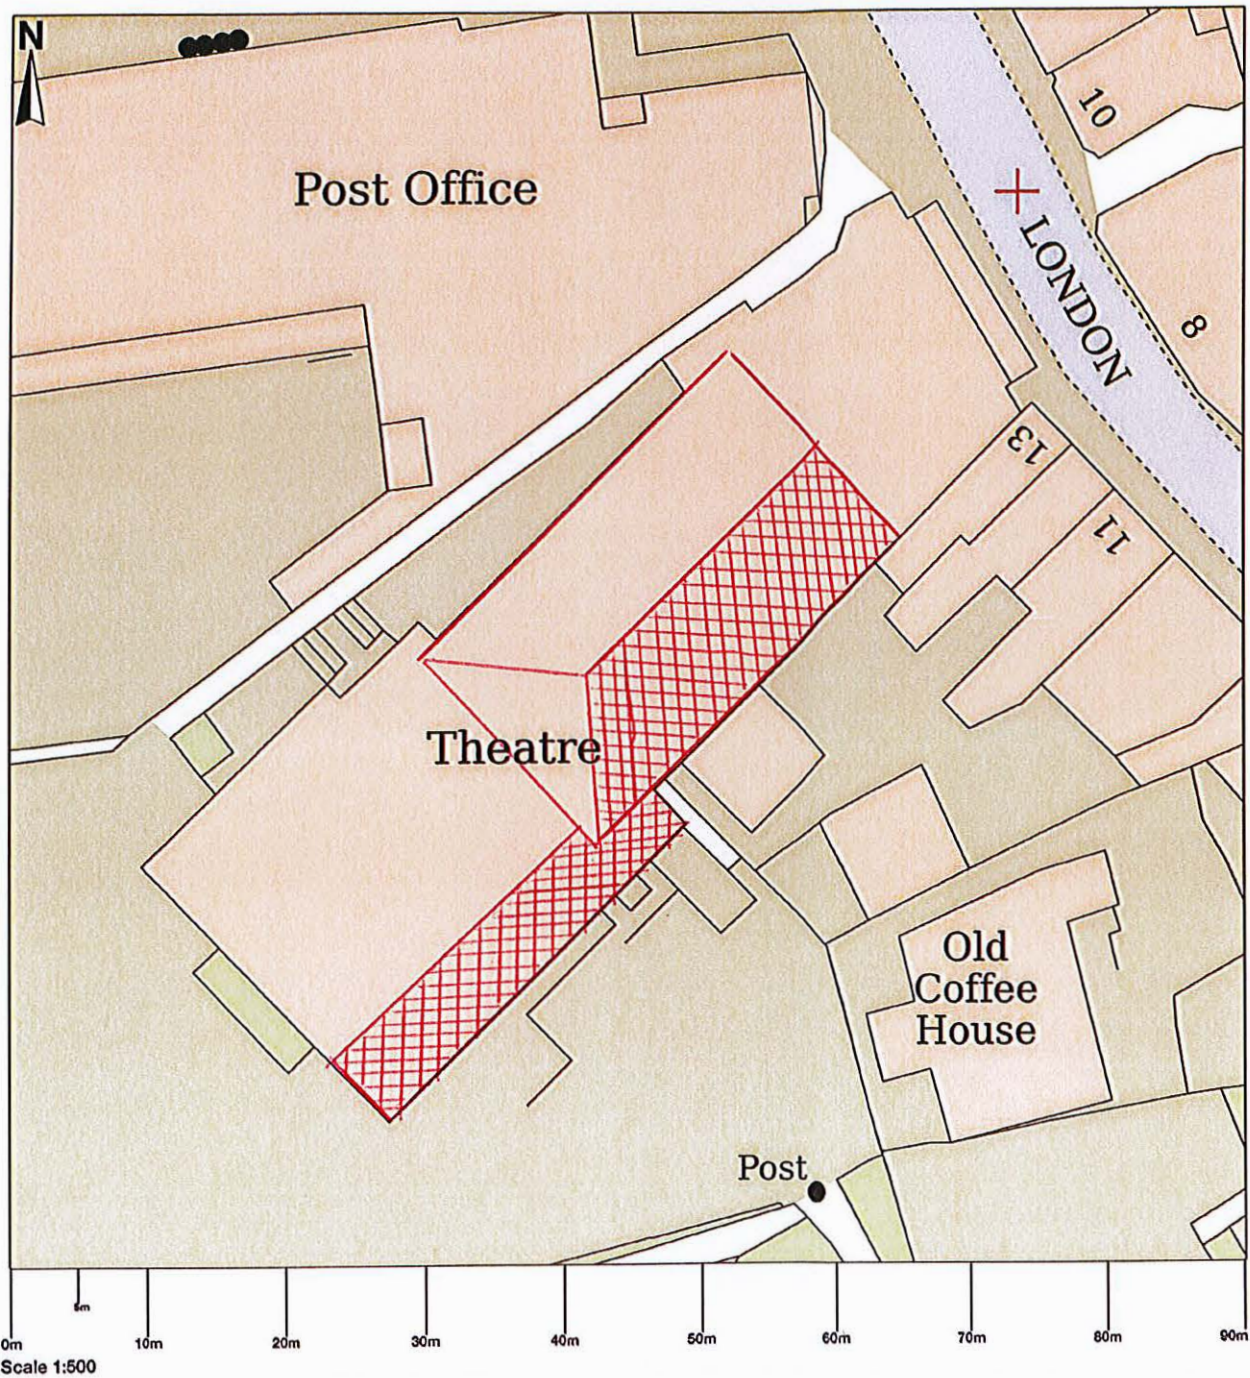

## Stag Theatre Ltd, London Road, Sevenoaks, TN13 1ZZ

Map area bounded by: 552954,154549 553044,154639. Produced on 06 January 2022 from the OS National Geographic Database. Reproduction in whole or part is prohibited without the prior permission of Ordnance Survey. © Crown copyright 2022. Supplied by UKPlanningMaps.com a licensed OS partner (100054135). Unique plan reference: b90c/uk/734004/992757