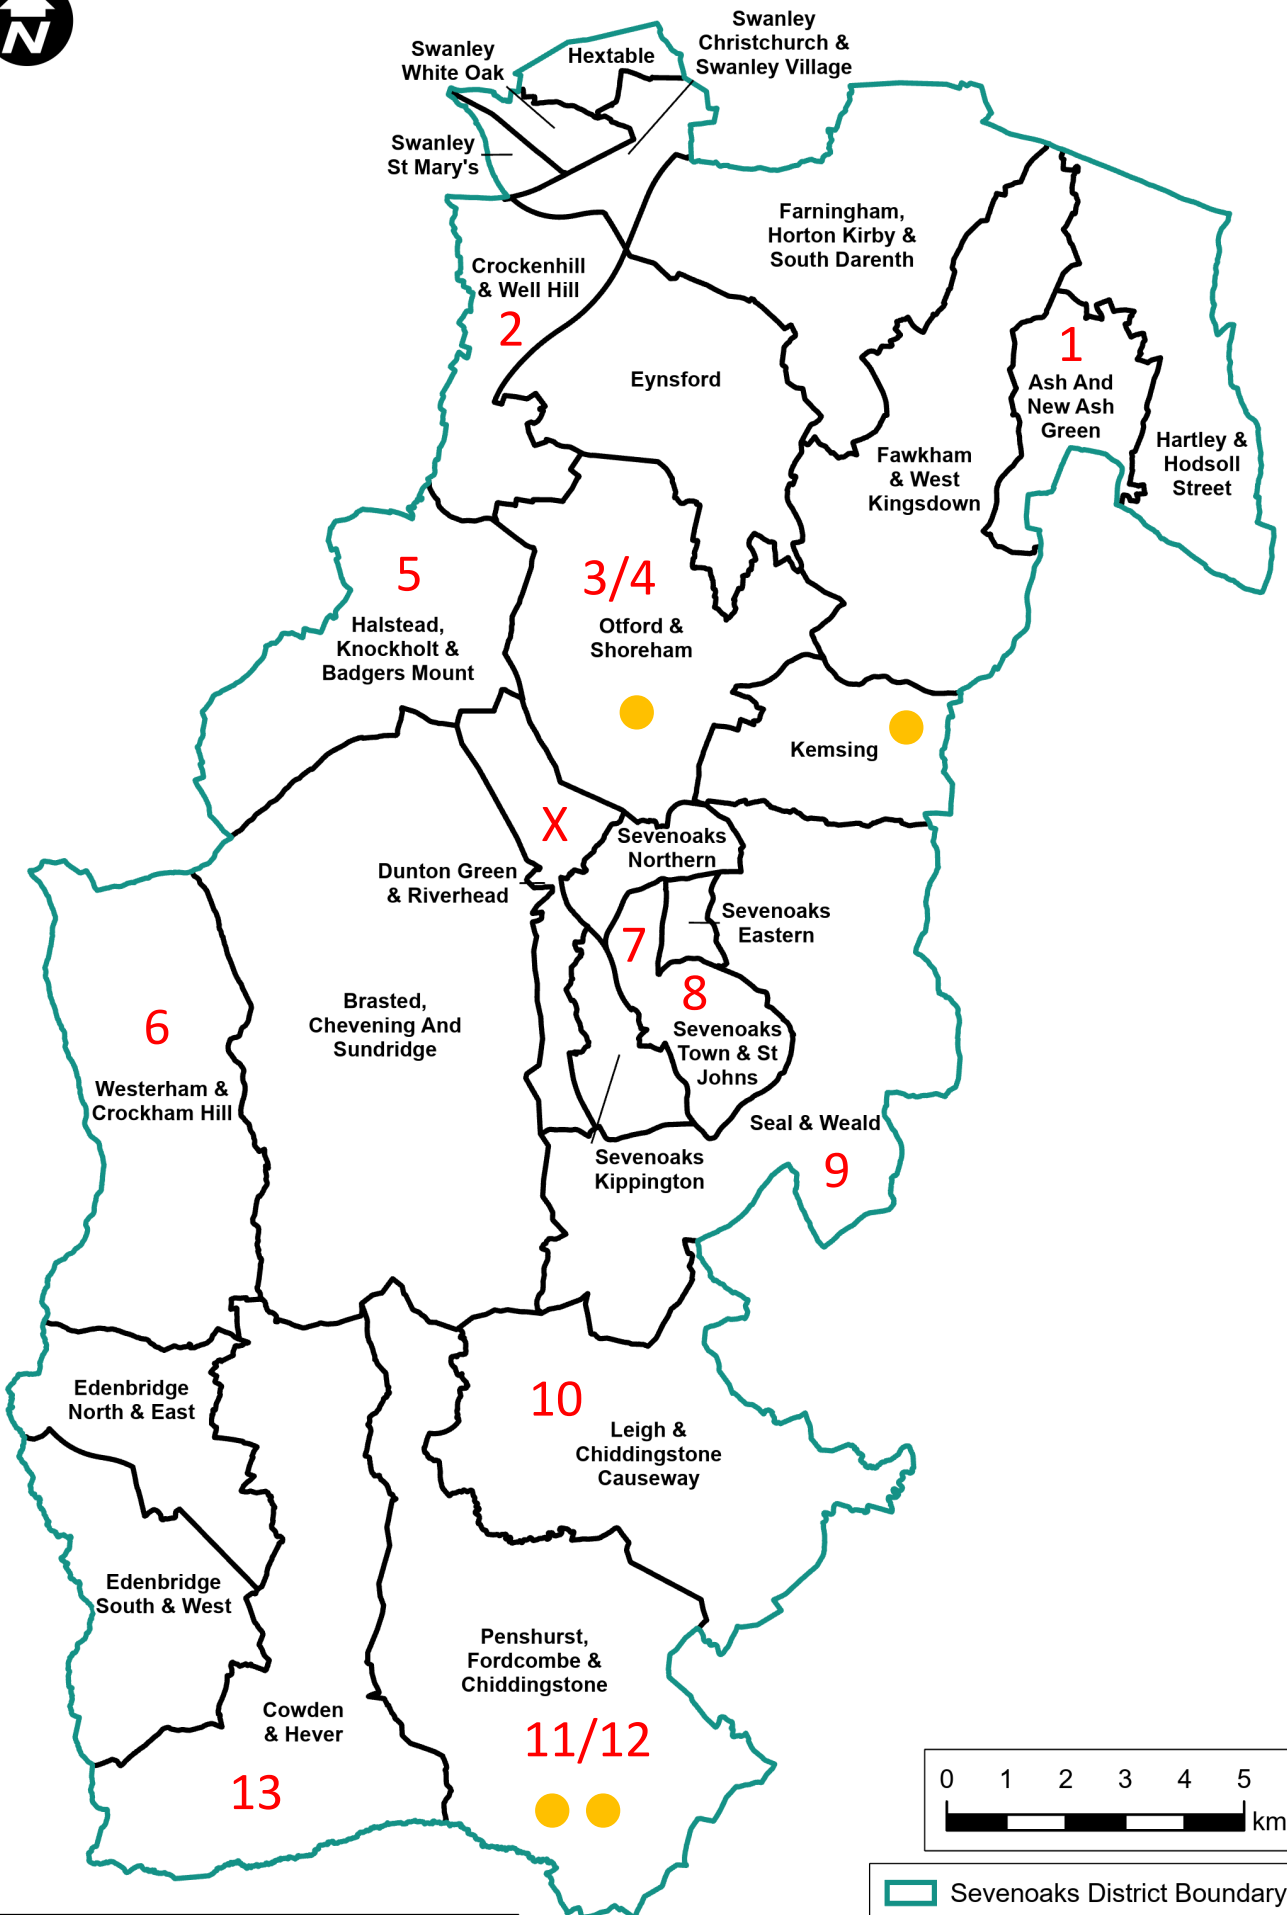

# LIST OF ALMSHOUSES (NOVEMBER 2019)

<b>ALMSHOUSES IN THE SEVENOAKS DISTRICT</b>			
<b>NO</b>	<b>NAME/ADDRESS</b>	<b>DETAILS</b>	<b>TOTAL</b>
1	James Lance Almshouses Ash	2 x 1-bed flats	2
2	Mosyer Almshouses Crockenhill	8 x 1-bed flats/cottages	8
3	Shoreham Almshouses Shoreham	2 x studio flats	2
4	Walnut Tree Trust Shoreham	3 x cottages	3
5	Hampton Cottages Trust Knockholt	10 x 1-bed cottages	10
6	Westerham Almshouses Charity Westerham	17 x 1-bed flats	17
7	Retreat Almshouses Sevenoaks	7 x 1-bed houses	7
8	Sevenoaks Almshouses Sevenoaks	17 x 1-bed flats	17
9	Sevenoaks Almshouses Weald	8 x 1-bed bungalows	8
10	Margaret Hyde Charity Wellers Town	2 x 1-bed houses / 2 x 1-bed flats	4
11	Penshurst Almshouses Penshurst	6 x studio flats	6
12	The Charity known as the Retreat Penshurst	2 x bungalows	2
13	Countess of Thanet Almshouses Cowden	8 x flats/cottages	8
<b>TOTAL</b>			<b>94</b>

● Investigations taken/taking place re new provision