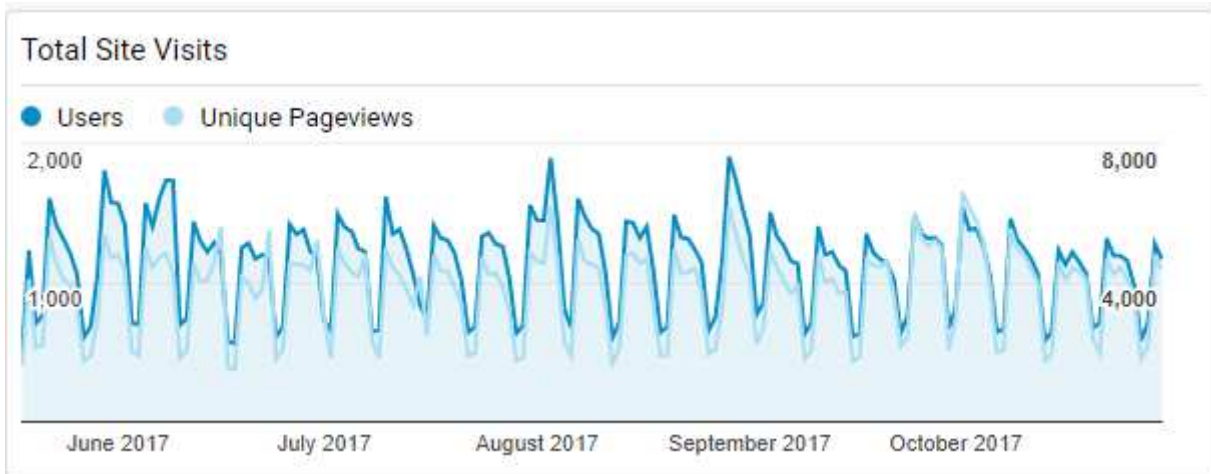

Users and sessions

Total website users

117,383

% of Total: 100.00% (117,383)

Total number of visits (sessions)

215,992

% of Total: 100.00% (215,992)

Average no. of pages viewed per visit

4.51

Avg for View: 4.51 (0.00%)

Data for: 18 May - 31 Oct 2017