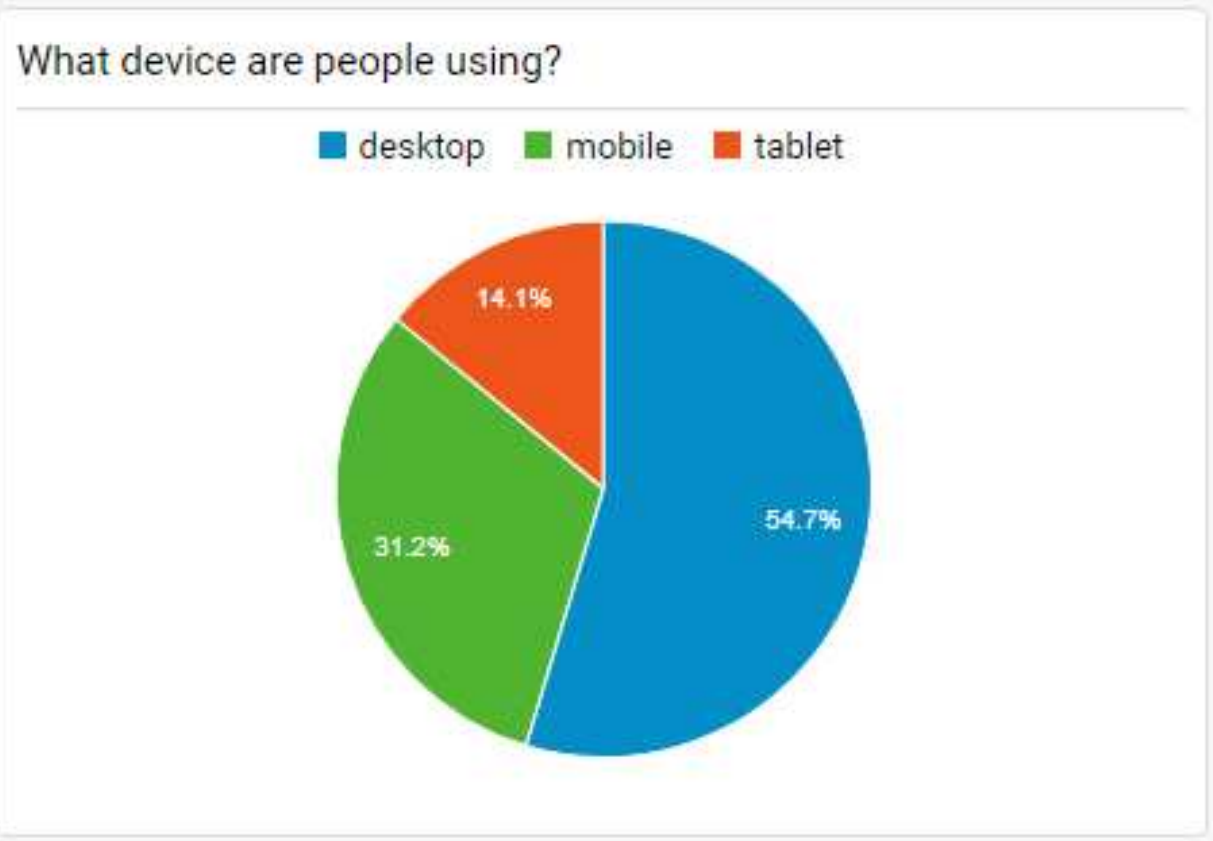

What device are people using?