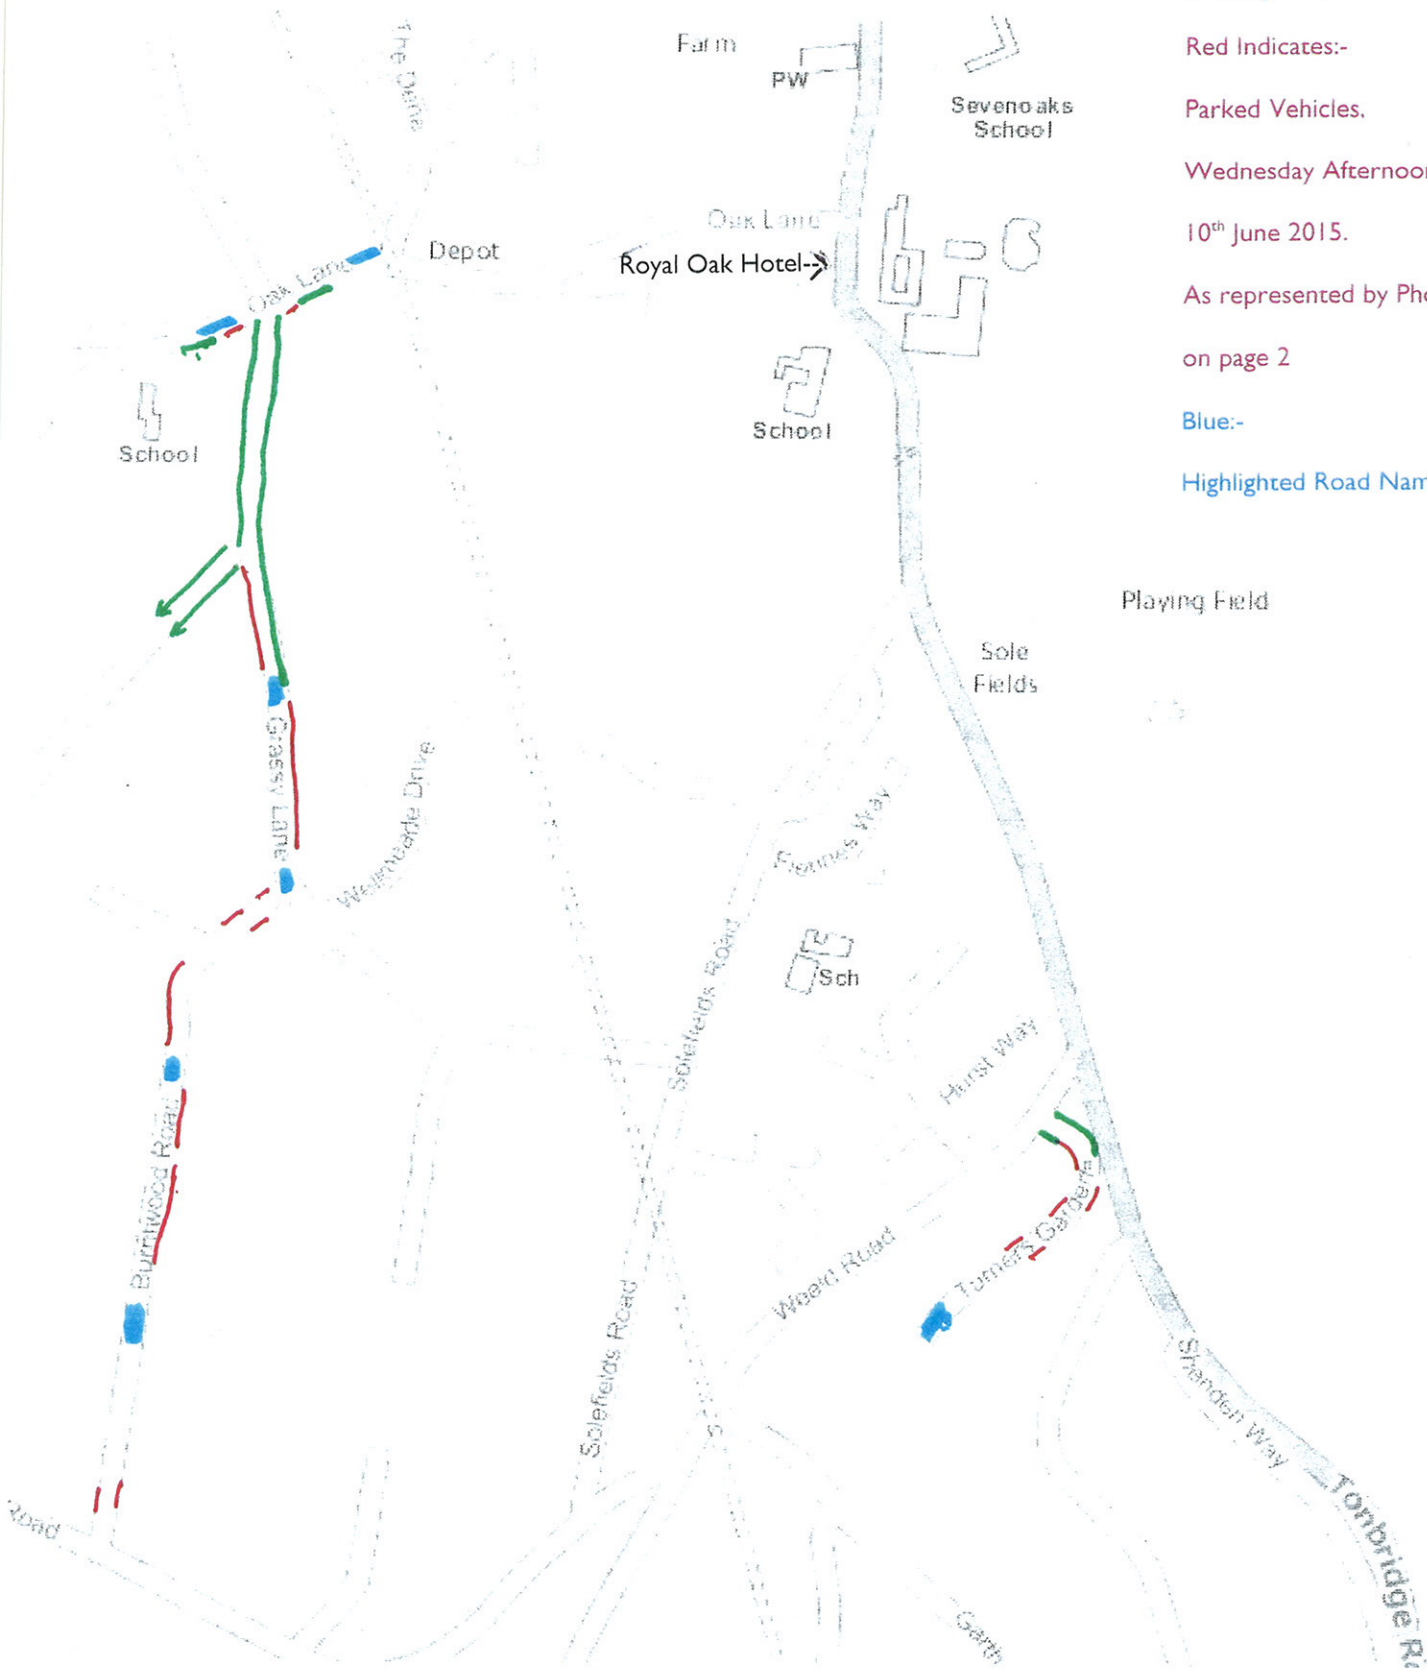

SEVENOAKS JOINT TRANSPORTATION BOARD
11 June 2015 at 7.00 pm

At the above stated meeting the attached document was tabled for the following item:

10. **Parking Issues in Kippington**

(Pages 1 - 2)

This page is intentionally left blank

Some Kippington Roads:

Imported From IE

CENT COUNTY
R COMMUNITIES

Green Indicates:-

Existing Yellow Lines

Red Indicates:-

Parked Vehicles.

Wednesday Afternoon,

10th June 2015.

As represented by Photograph 6

on page 2

Blue:-

Highlighted Road Name

© Crown copyright and database right, Royal Mail data © Royal Mail copyright and database right

Grassy Lane Parking Pictures